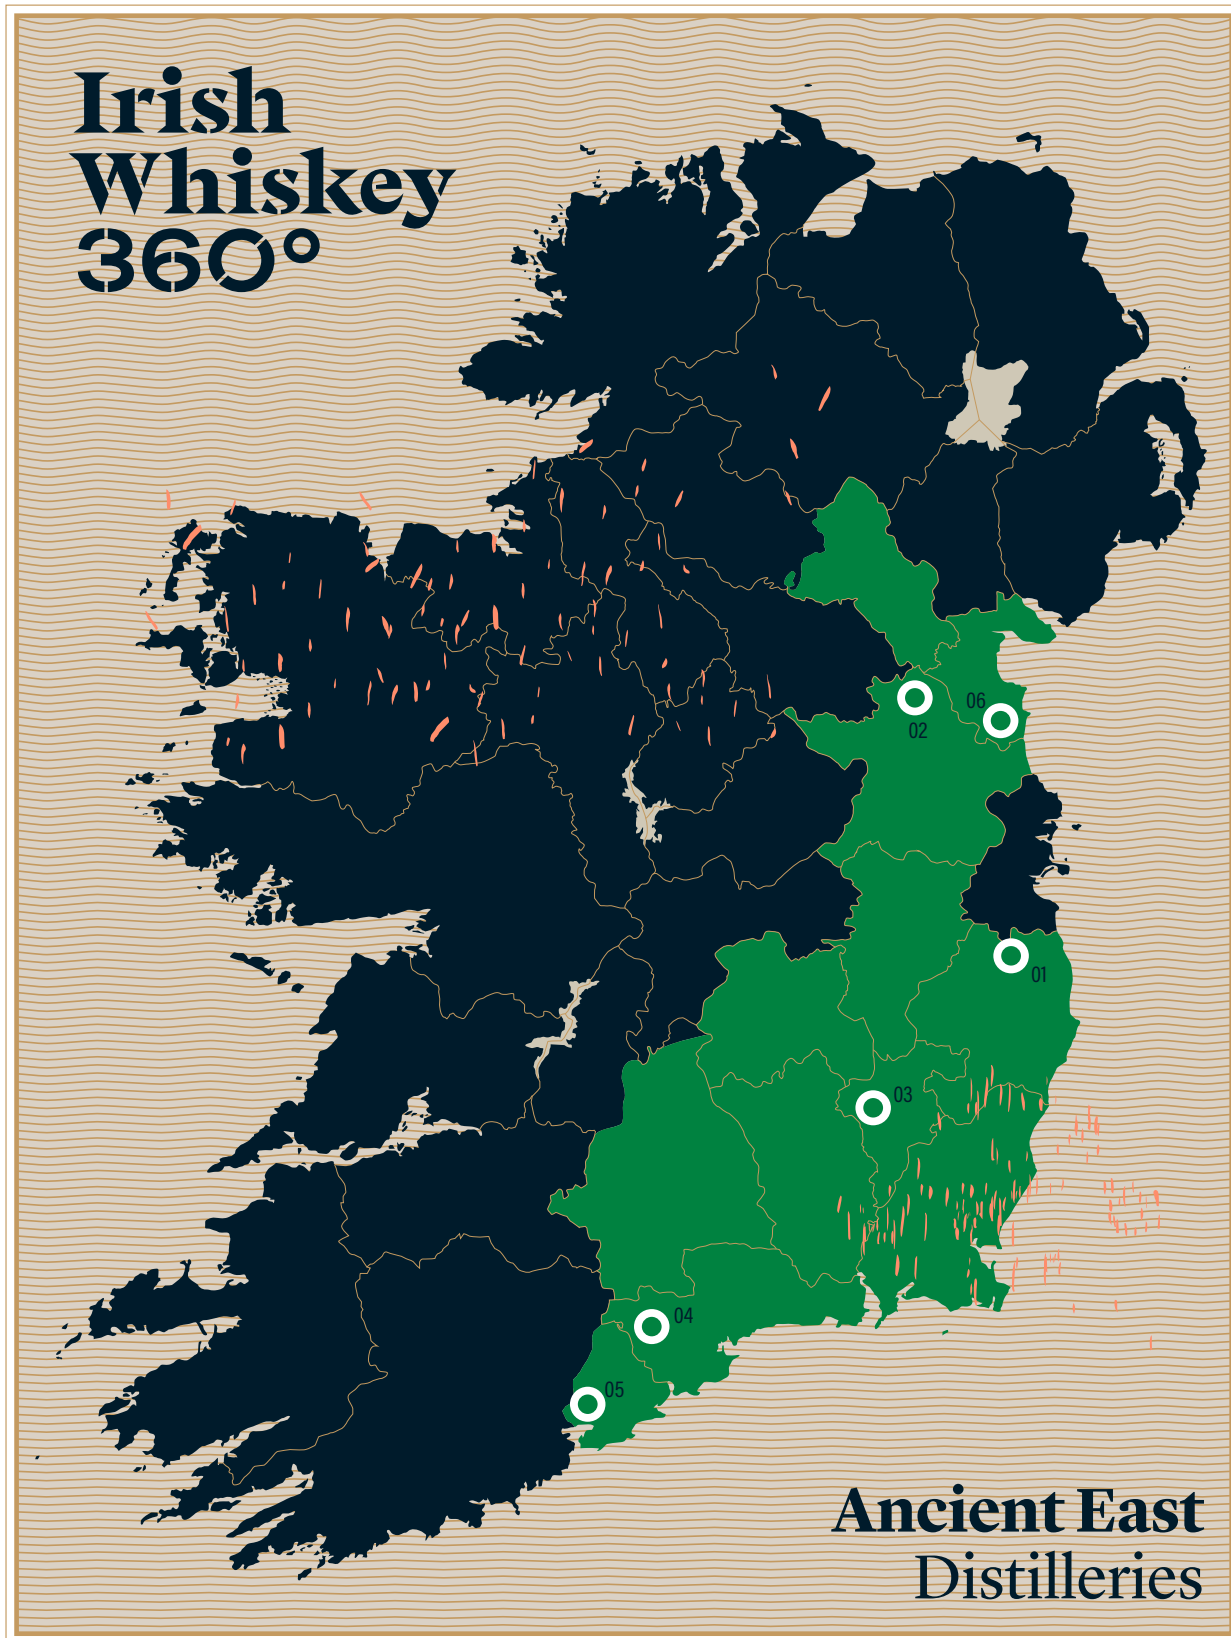

Irish Whiskey 360°

ONE SHARED SPIRIT

MANY UNIQUE CHARACTERS

Ancient East Distilleries

Ancient East Distilleries

- 01 Powerscourt
- 02 Slane
- 03 Royal Oak
- 04 Blackwater
- 05 Jameson Midelton
- 06 Boann

Explore the endless idyllic countryside, stop off in bustling towns and picturesque villages, visit historic gardens and estates and immerse yourself in the homes of some of Irish whiskey's most iconic brands.