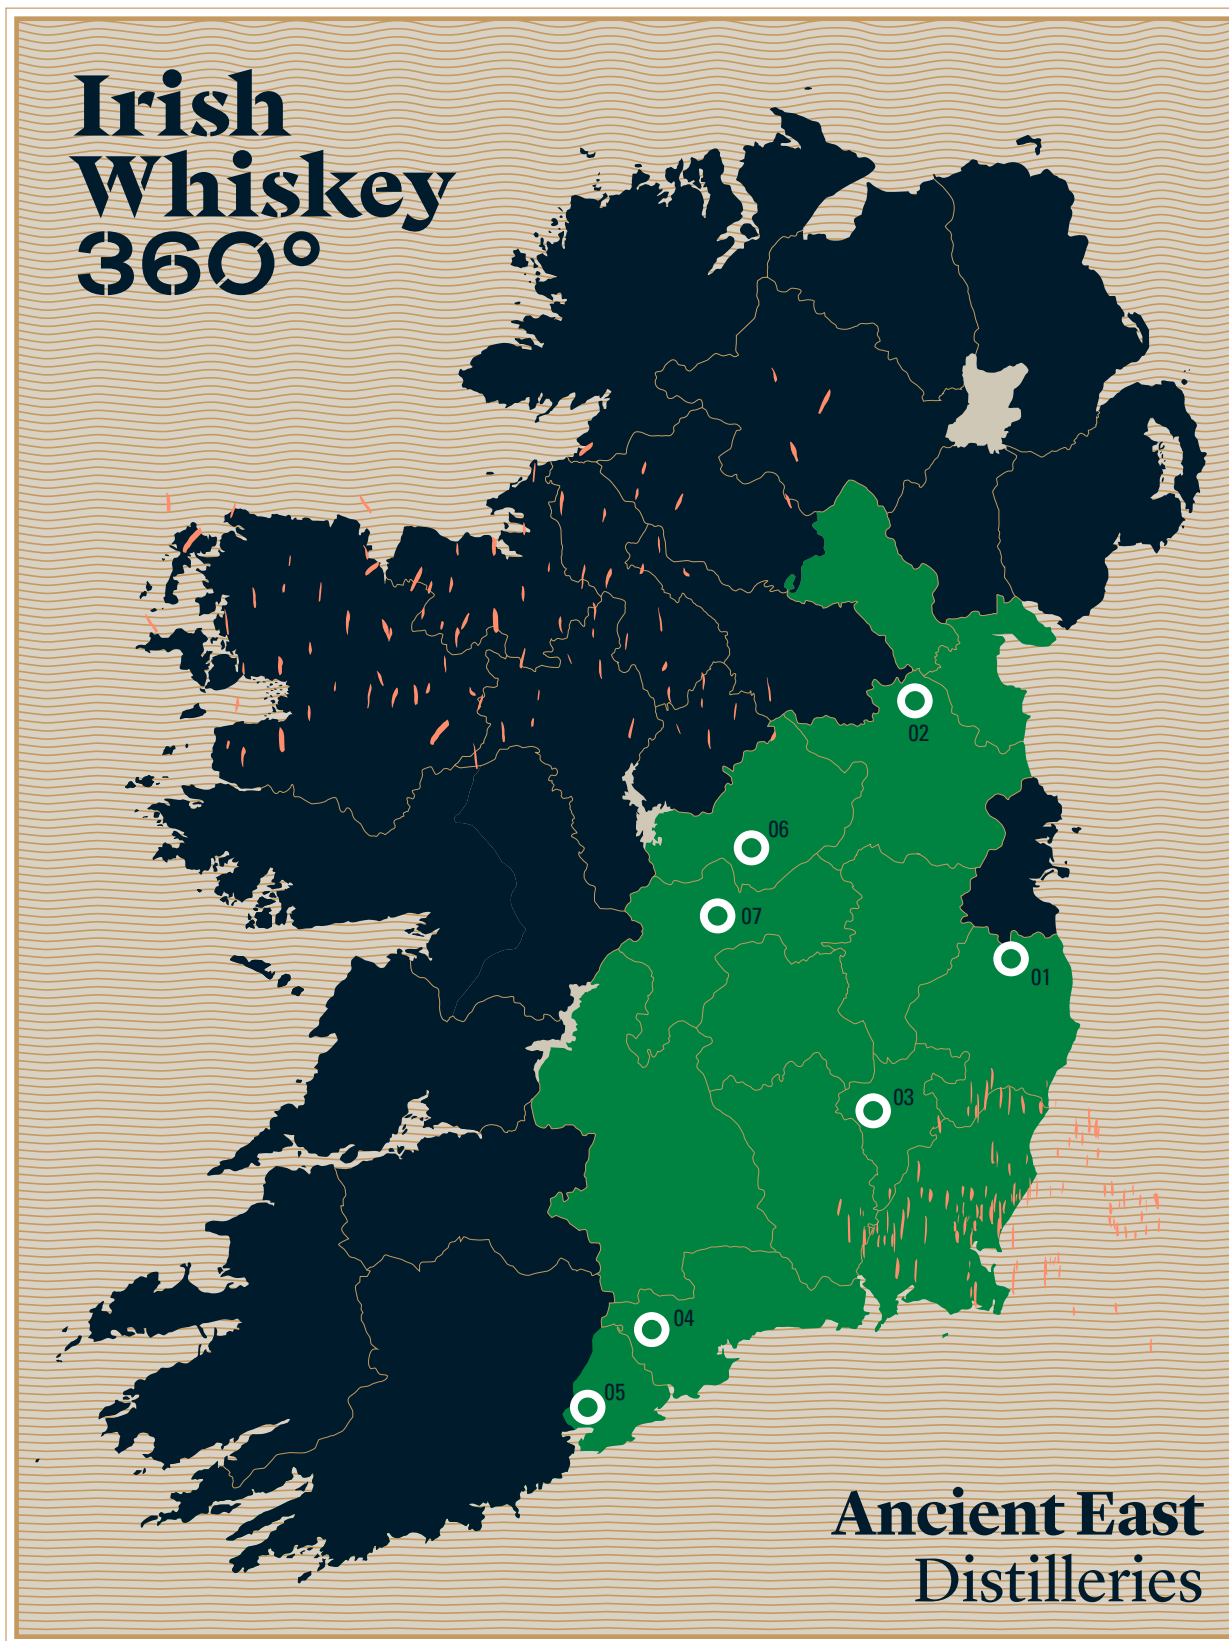

Irish Whiskey 360°

ONE SHARED SPIRIT

MANY UNIQUE CHARACTERS

Ancient East Distilleries

Ancient East Distilleries

- 01 Powerscourt
- 02 Slane
- 03 Royal Oak
- 04 Blackwater
- 05 Jameson Midelton
- 06 Kilbeggan
- 07 Tullamore D.E.W.

Explore the endless idyllic countryside, stop off in bustling towns and picturesque villages, visit historic gardens and estates and immerse yourself in the homes of some of Irish whiskey's most iconic brands.