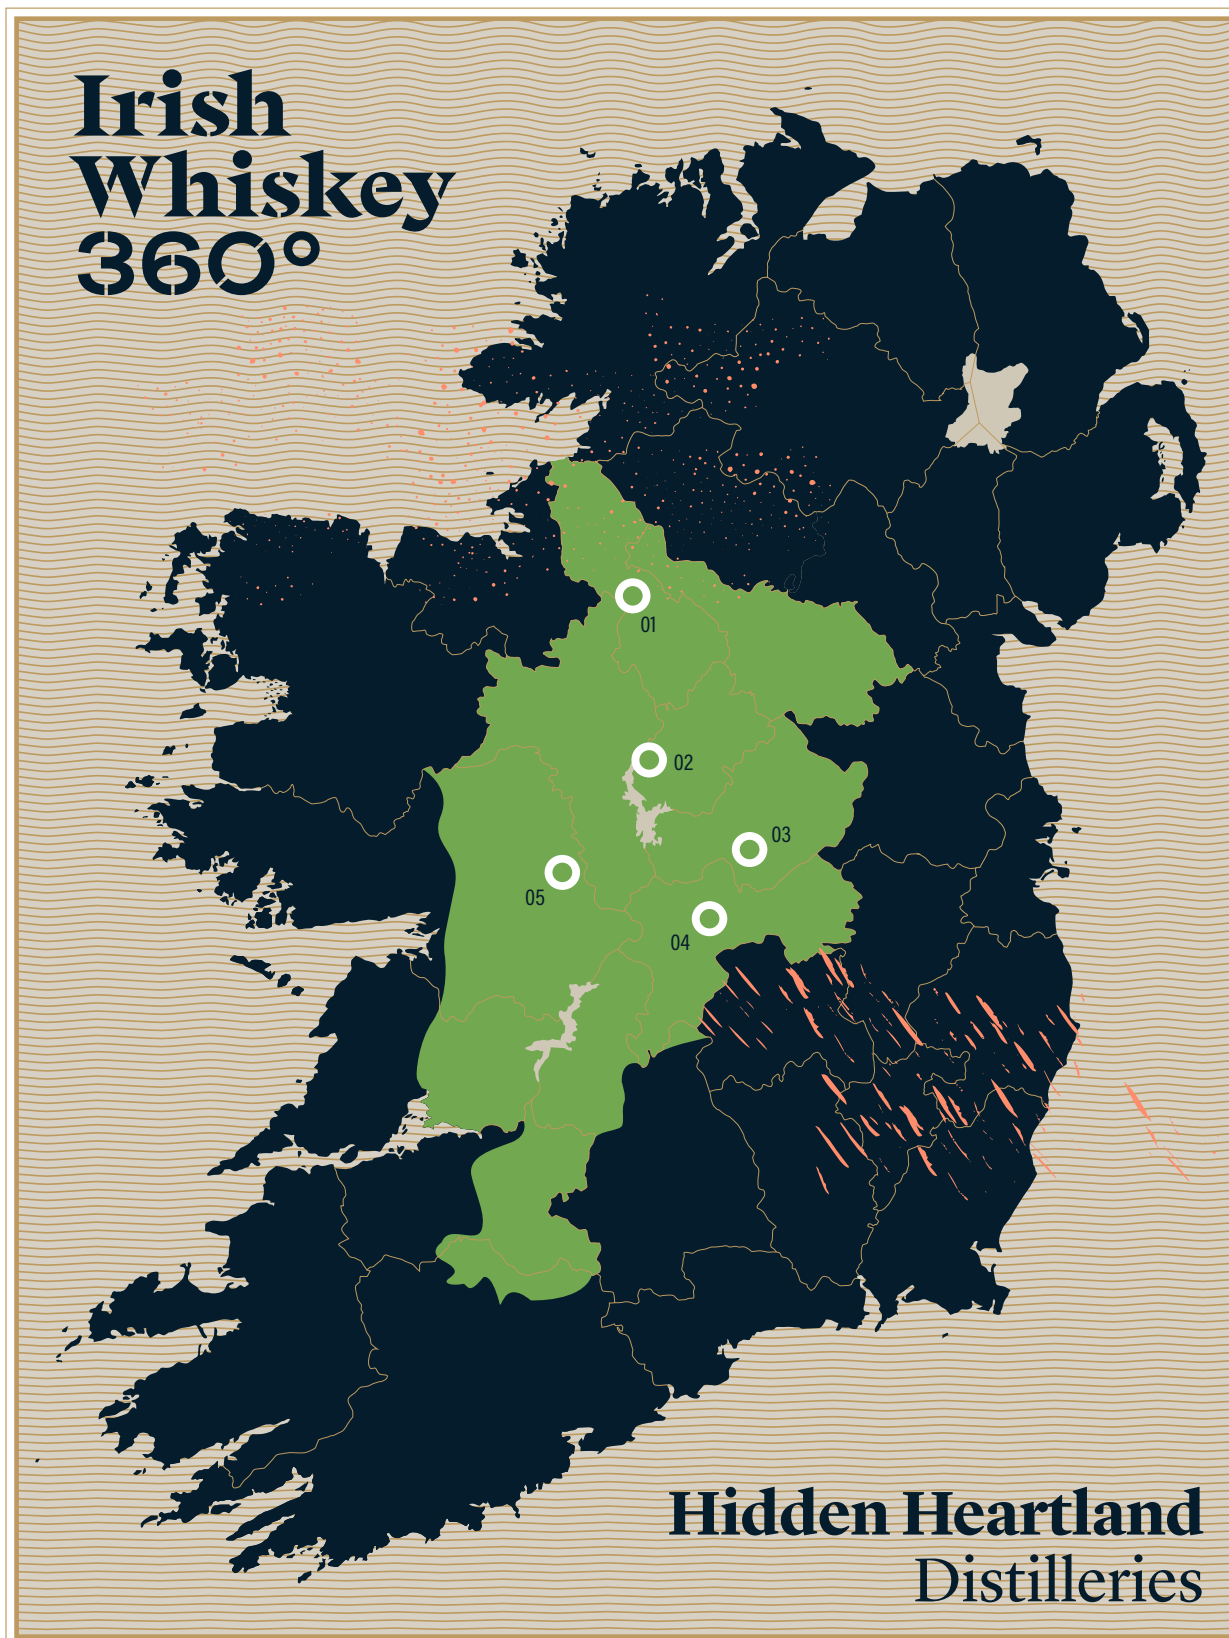

Irish Whiskey 360°

ONE SHARED SPIRIT

MANY UNIQUE CHARACTERS

Hidden Heartland Distilleries

Hidden Heartland Distilleries

- 01 **The Shed**
- 02 **Lough Ree**
- 03 **Kilbeggan**
- 04 **Tullamore D.E.W.**
- 05 **Ahascragh**

Meander across expansive boglands, majestic mountains and open valleys. Visit the riverside towns and villages dotted throughout this enchanting region. Make sure to stop off and enjoy the Irish whiskey and spirits experiences along the way.