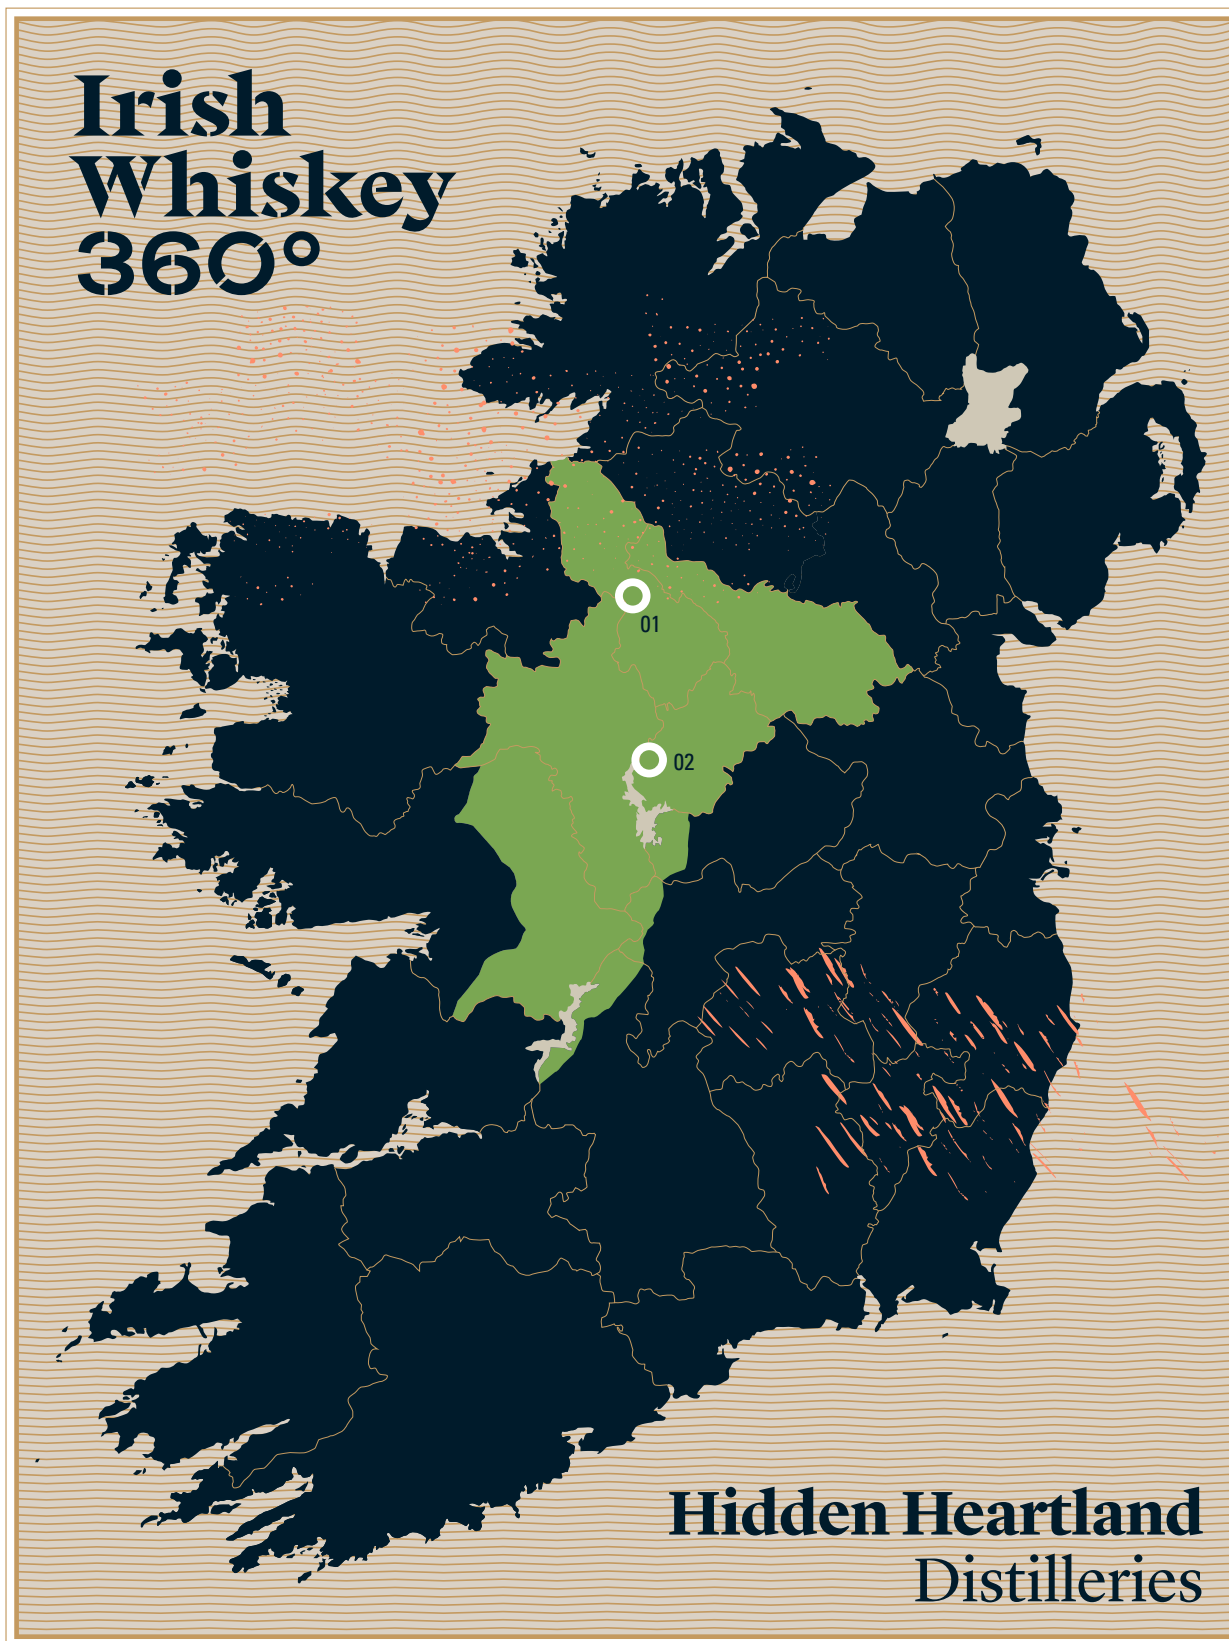

Irish Whiskey 360°

ONE SHARED SPIRIT

MANY UNIQUE CHARACTERS

Hidden Heartland Distilleries

Hidden Heartland Distilleries

- 01 The Shed
- 02 Lough Ree

Meander across expansive boglands, majestic mountains and open valleys. Visit the riverside towns and villages dotted throughout this enchanting region. Make sure to stop off and enjoy the Irish whiskey and spirits experiences along the way.