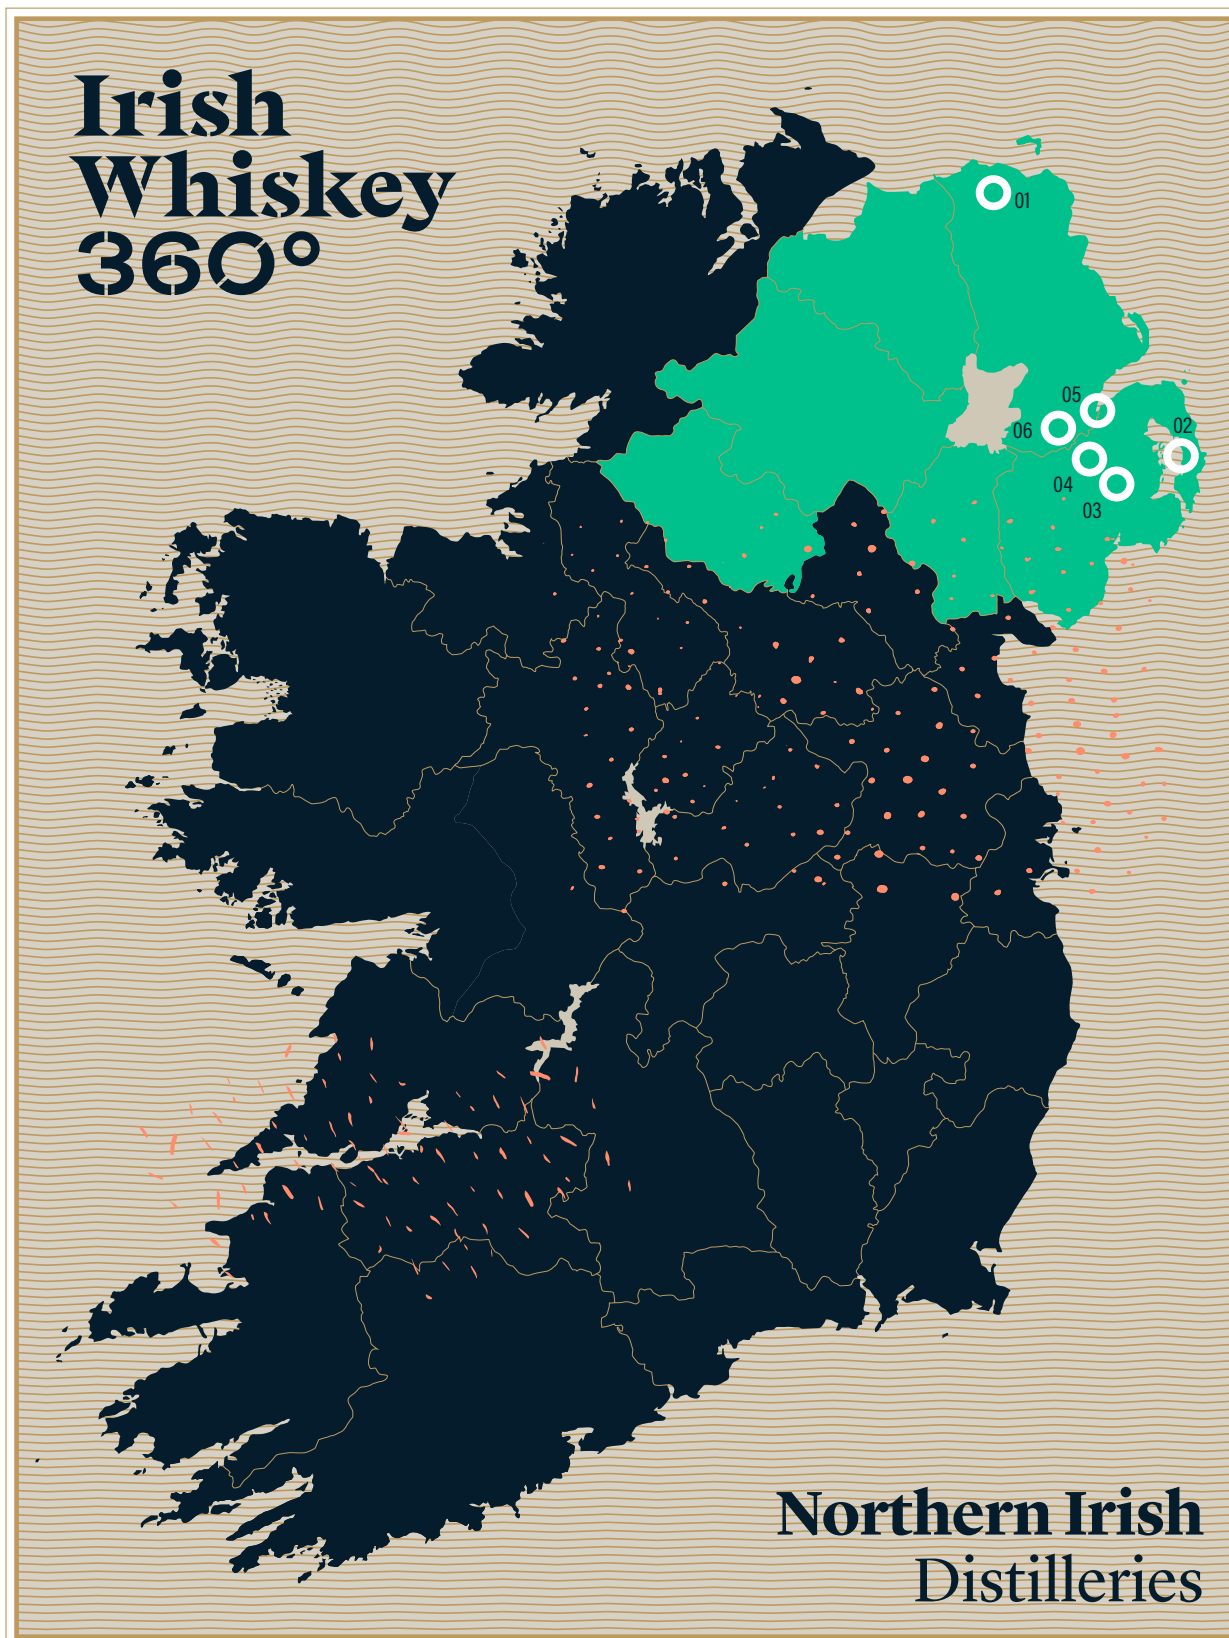

# Irish Whiskey 360°

ONE SHARED SPIRIT

MANY UNIQUE CHARACTERS

## Northern Irish Distilleries

### Northern Ireland Distilleries

- 01 Old Bushmills
- 02 Echlinville
- 03 Rademon Estate
- 04 The Hinch
- 05 Titanic
- 06 McConnell's

From the breath-taking Causeway Coast to the tranquil and unspoilt Ards Peninsula and back across the idyllic countryside of County Down, our distilleries and the locales provide the stunning backdrop to a journey of discovery where you can learn all about the making of Irish whiskey and savour the finished product.