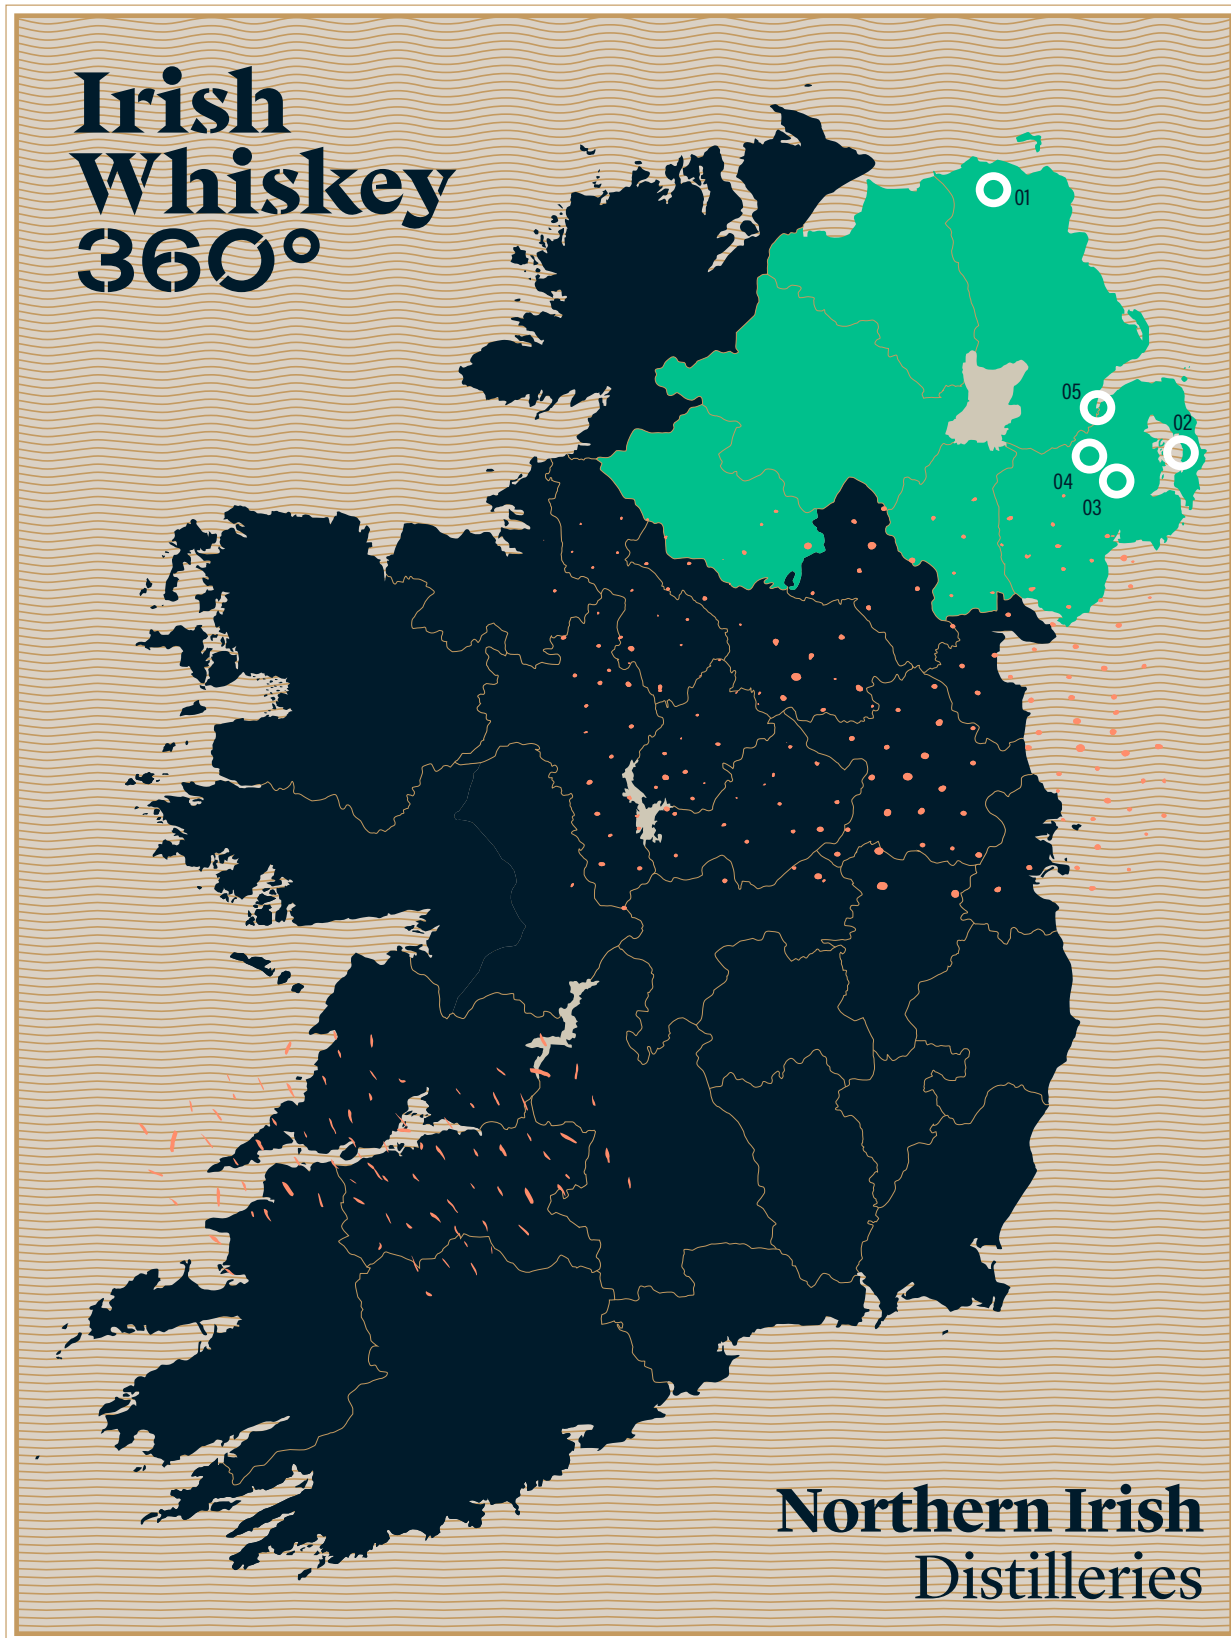

Irish Whiskey 360°

ONE SHARED SPIRIT

MANY UNIQUE CHARACTERS

Northern Irish Distilleries

Northern Ireland Distilleries

- 01 Old Bushmills
- 02 Echlinville
- 03 Rademon Estate
- 04 The Hinch
- 05 Titanic

From the breath-taking Causeway Coast to the tranquil and unspoilt Ards Peninsula and back across the idyllic countryside of County Down, our distilleries and the locales provide the stunning backdrop to a journey of discovery where you can learn all about the making of Irish whiskey and savour the finished product.