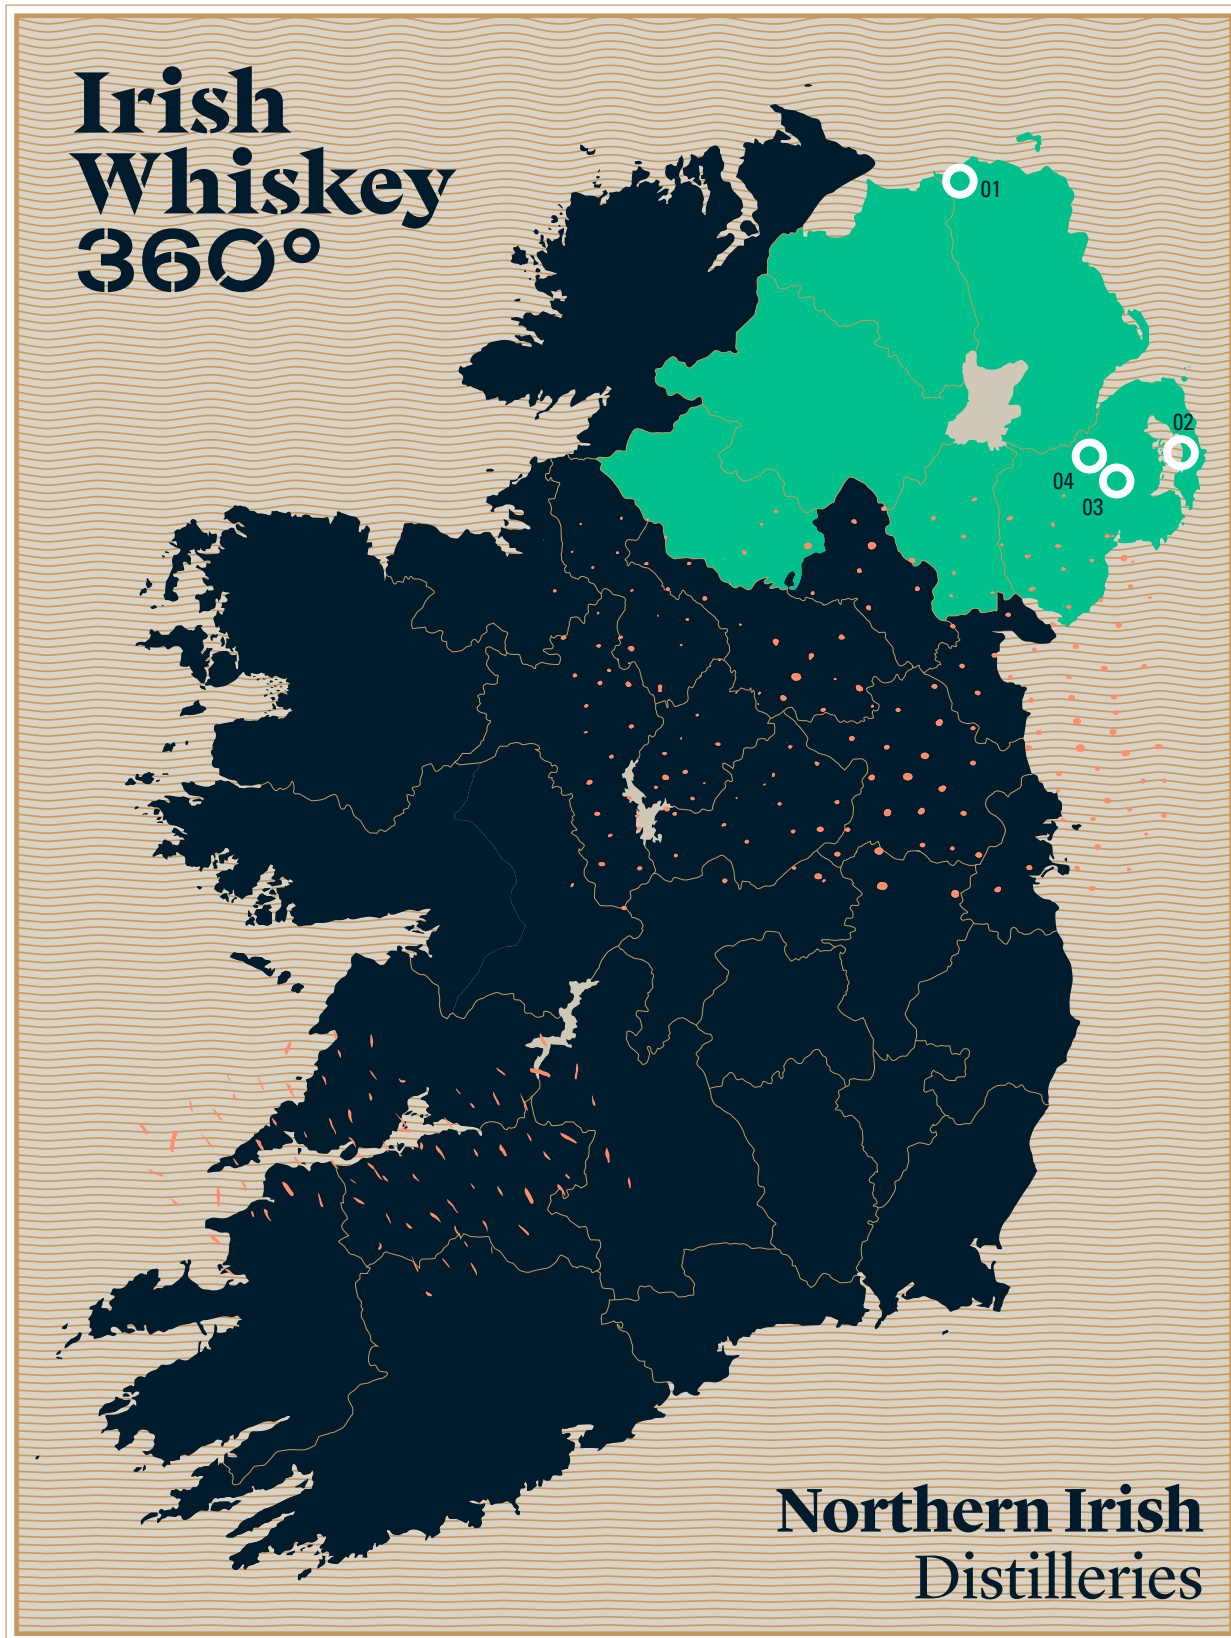

# Irish Whiskey 360°

ONE SHARED SPIRIT

MANY UNIQUE CHARACTERS

## Northern Ireland Distilleries

- 01 Old Bushmills
- 02 Echlinville
- 03 Rademon Estate
- 04 The Hinch

From the breath-taking Causeway Coast to the tranquil and unspoilt Ards Peninsula and back across the idyllic countryside of County Down, our distilleries and the locales provide the stunning backdrop to a journey of discovery where you can learn all about the making of Irish whiskey and savour the finished product.