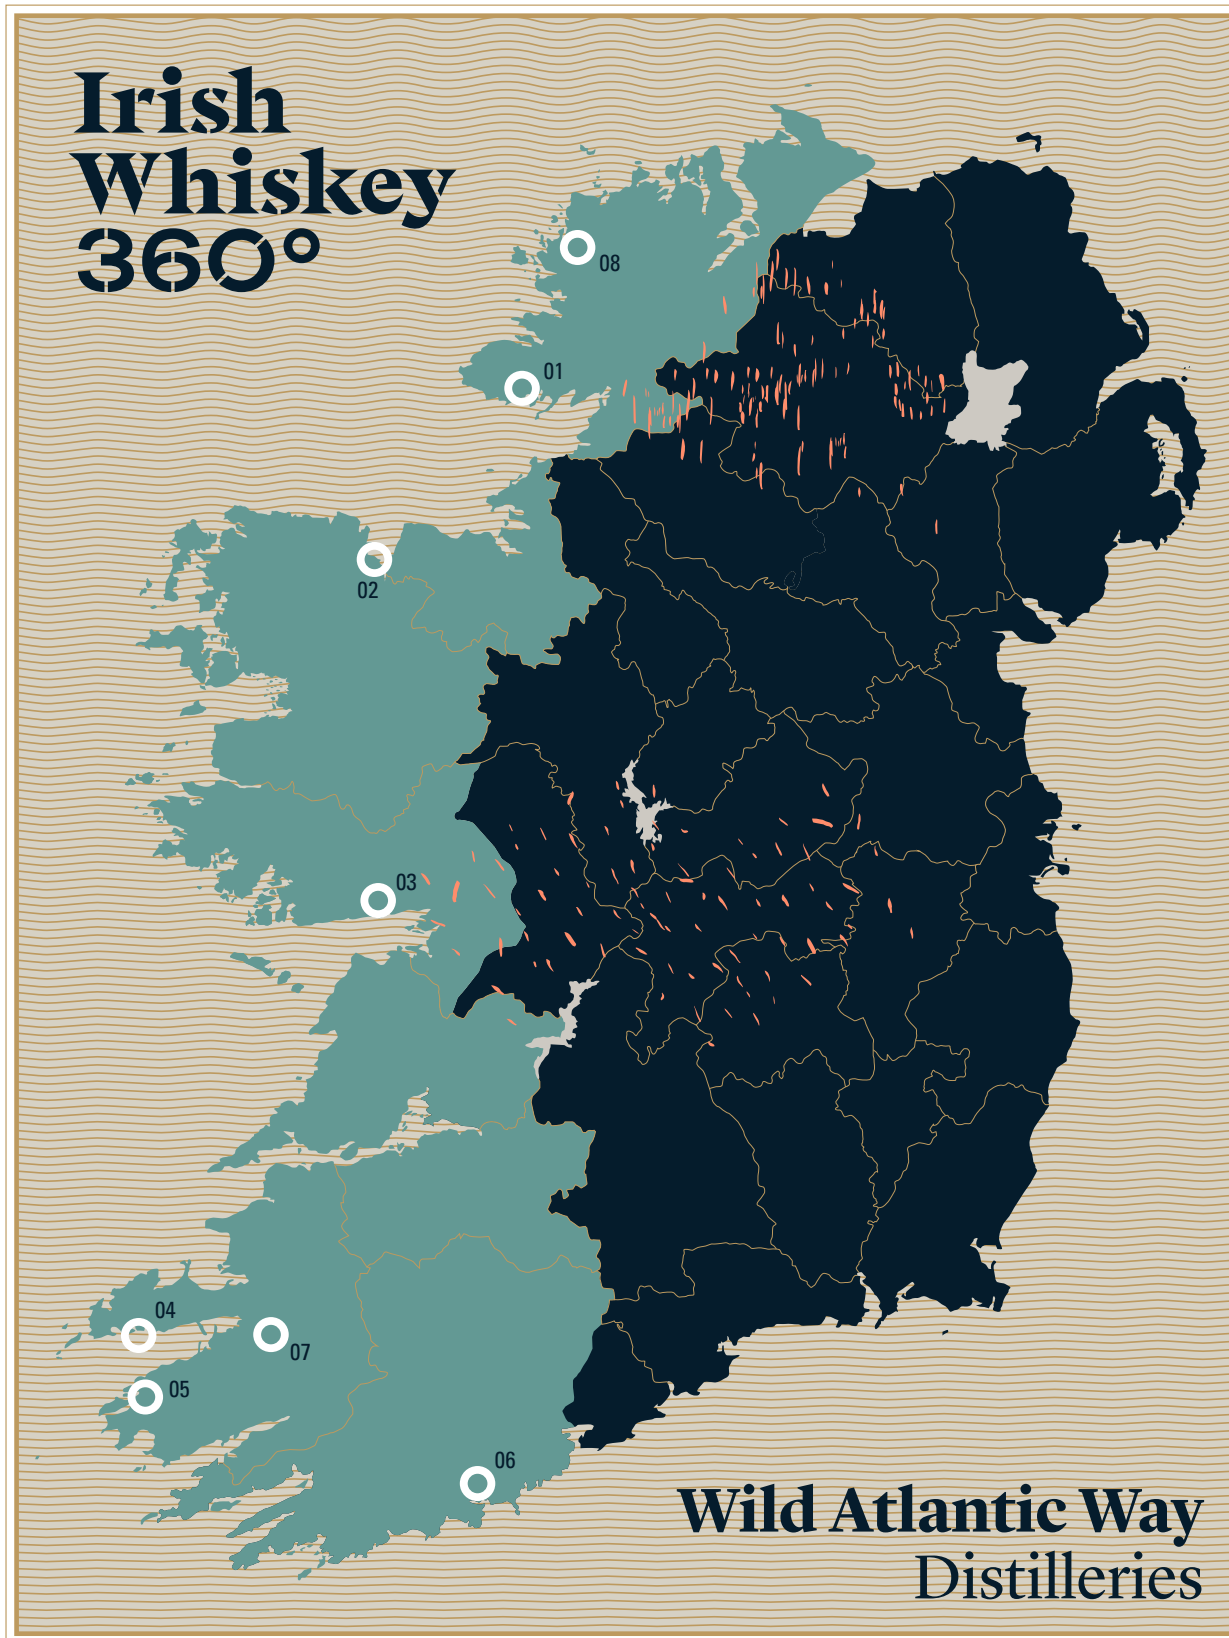

# Irish Whiskey 360°

ONE SHARED SPIRIT

MANY UNIQUE CHARACTERS

## Wild Atlantic Way Distilleries

- 01 Sliabh Liag
- 02 Connacht
- 03 Micil
- 04 Dingle
- 05 Skellig Six18
- 06 Clonakilty
- 07 Killarney Distilling
- 08 Crolla

Feel the power of the Atlantic Ocean as it crashes into the base of towering sea cliffs, wander down vast beaches; explore the cultures of the seaside towns and village and experience the richness of Europe's most westerly distilleries.