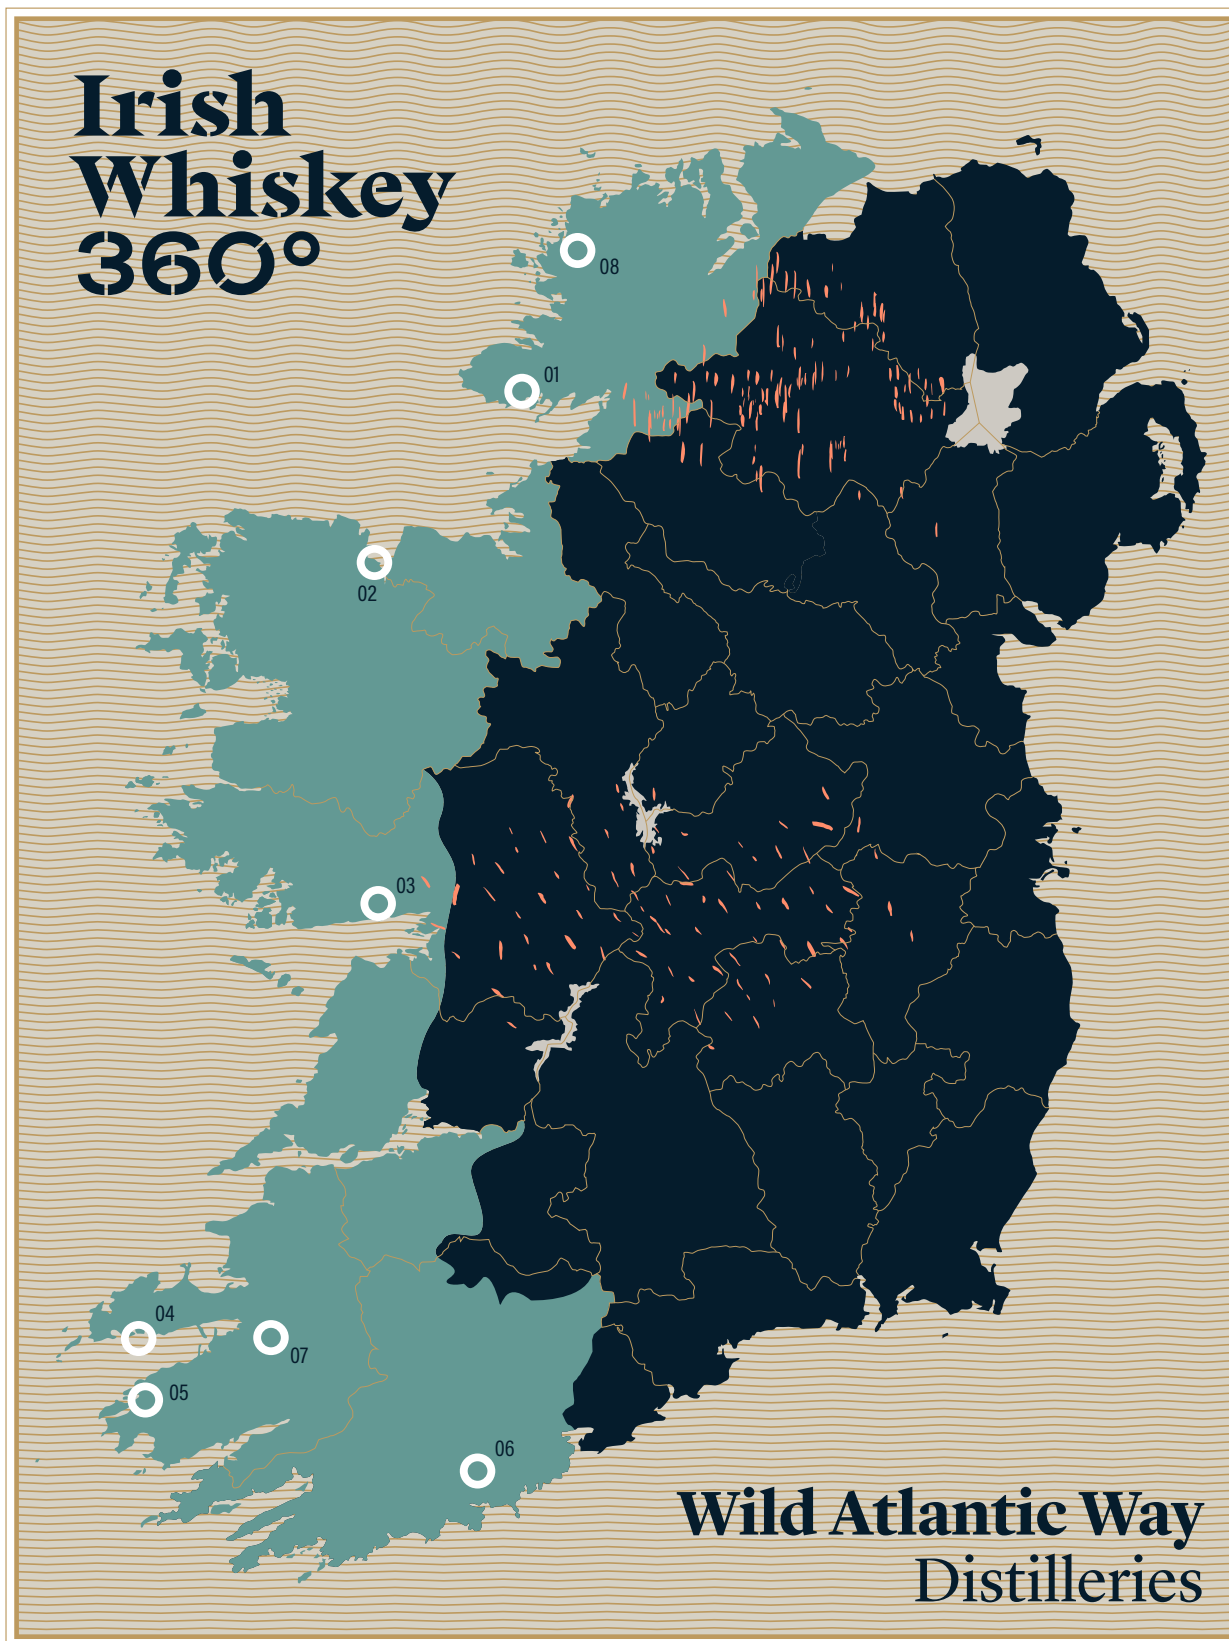

Irish Whiskey 360°

ONE SHARED SPIRIT

MANY UNIQUE CHARACTERS

Wild Atlantic Way Distilleries

Wild Atlantic Way Distilleries

- 01 Sliabh Liag
- 02 Connacht
- 03 Micil
- 04 Dingle
- 05 Skellig Sixt8
- 06 Clonakilty
- 07 Killarney Distilling
- 08 Crolla

Feel the power of the Atlantic Ocean as it crashes into the base of towering sea cliffs, wander down vast beaches; explore the cultures of the seaside towns and village and experience the richness of Europe's most westerly distilleries.