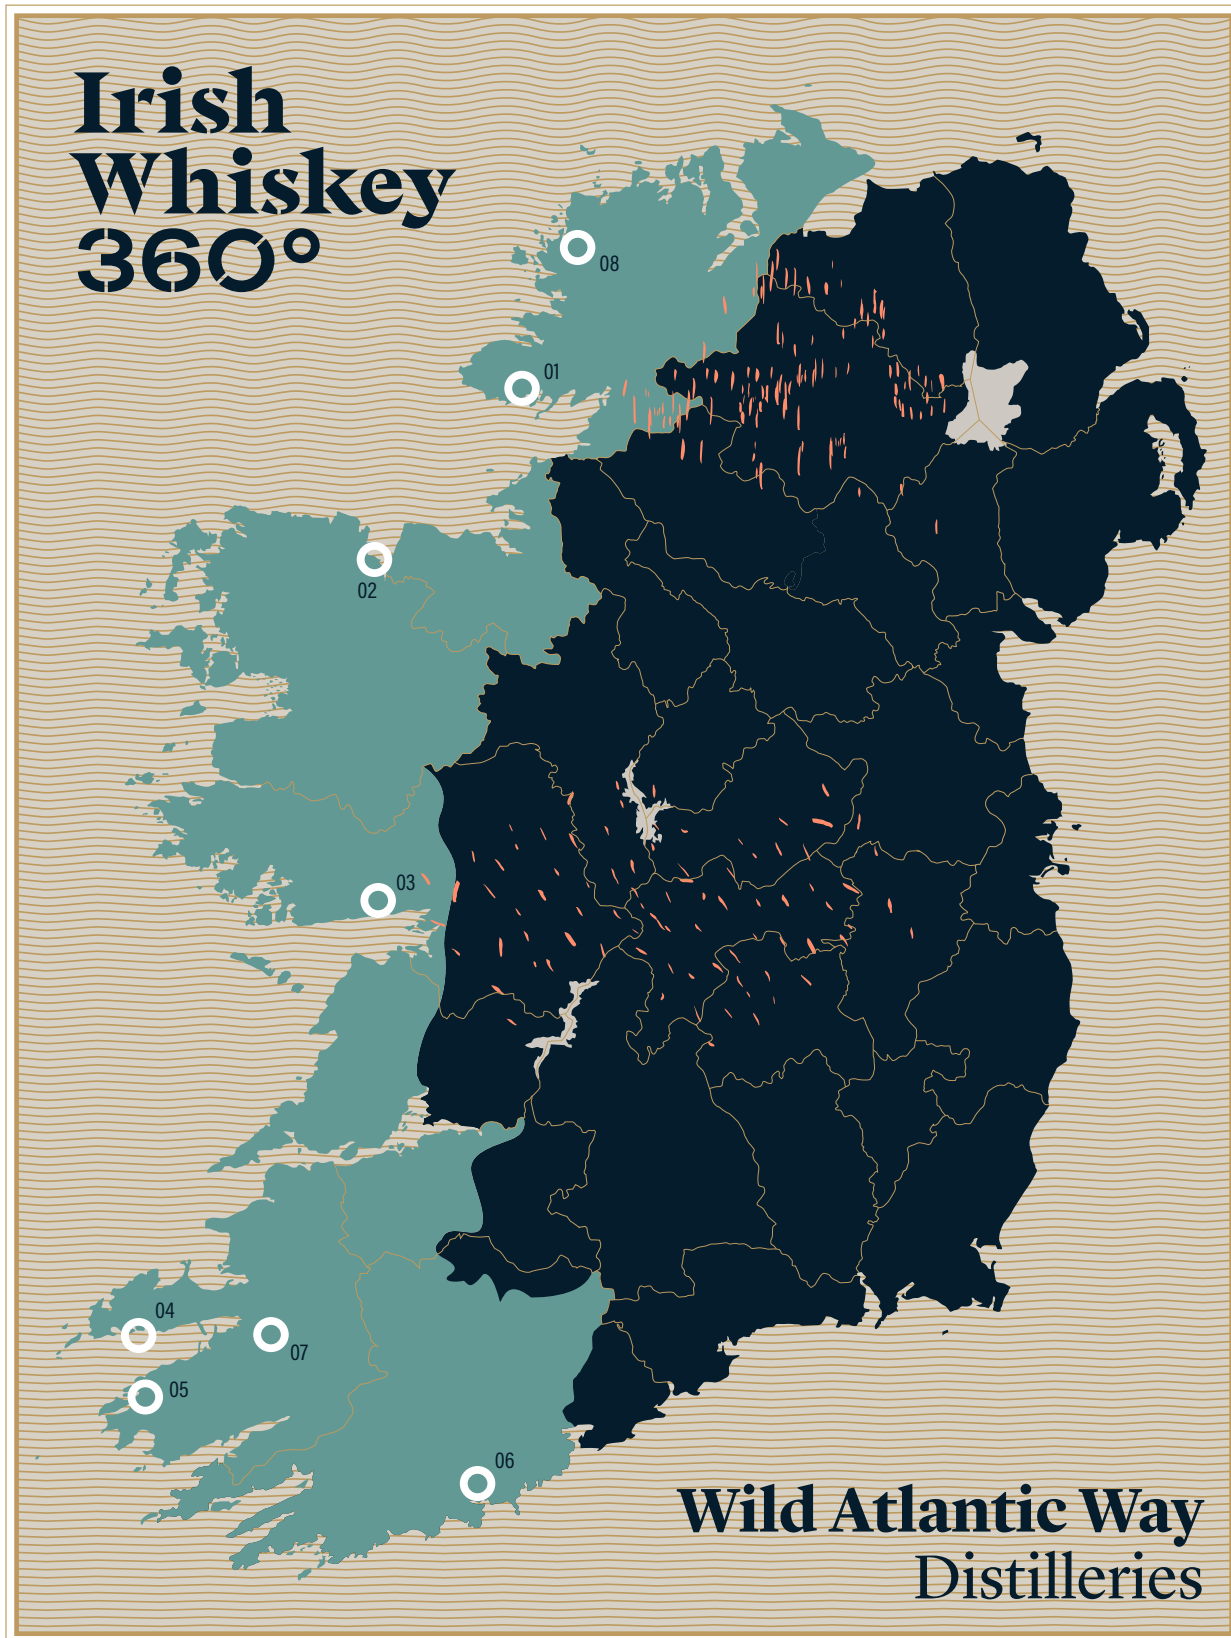

Irish Whiskey 360°

ONE SHARED SPIRIT

MANY UNIQUE CHARACTERS

Wild Atlantic Way Distilleries

Wild Atlantic Way Distilleries

- 01 Sliabh Liag
- 02 Connacht
- 03 Micil
- 04 Dingle
- 05 Skellig Six18
- 06 Clonakilty
- 07 Killarney Distilling
- 08 Crolly

Feel the power of the Atlantic Ocean as it crashes into the base of towering sea cliffs, wander down vast beaches; explore the cultures of the seaside towns and village and experience the richness of Europe's most westerly distilleries.