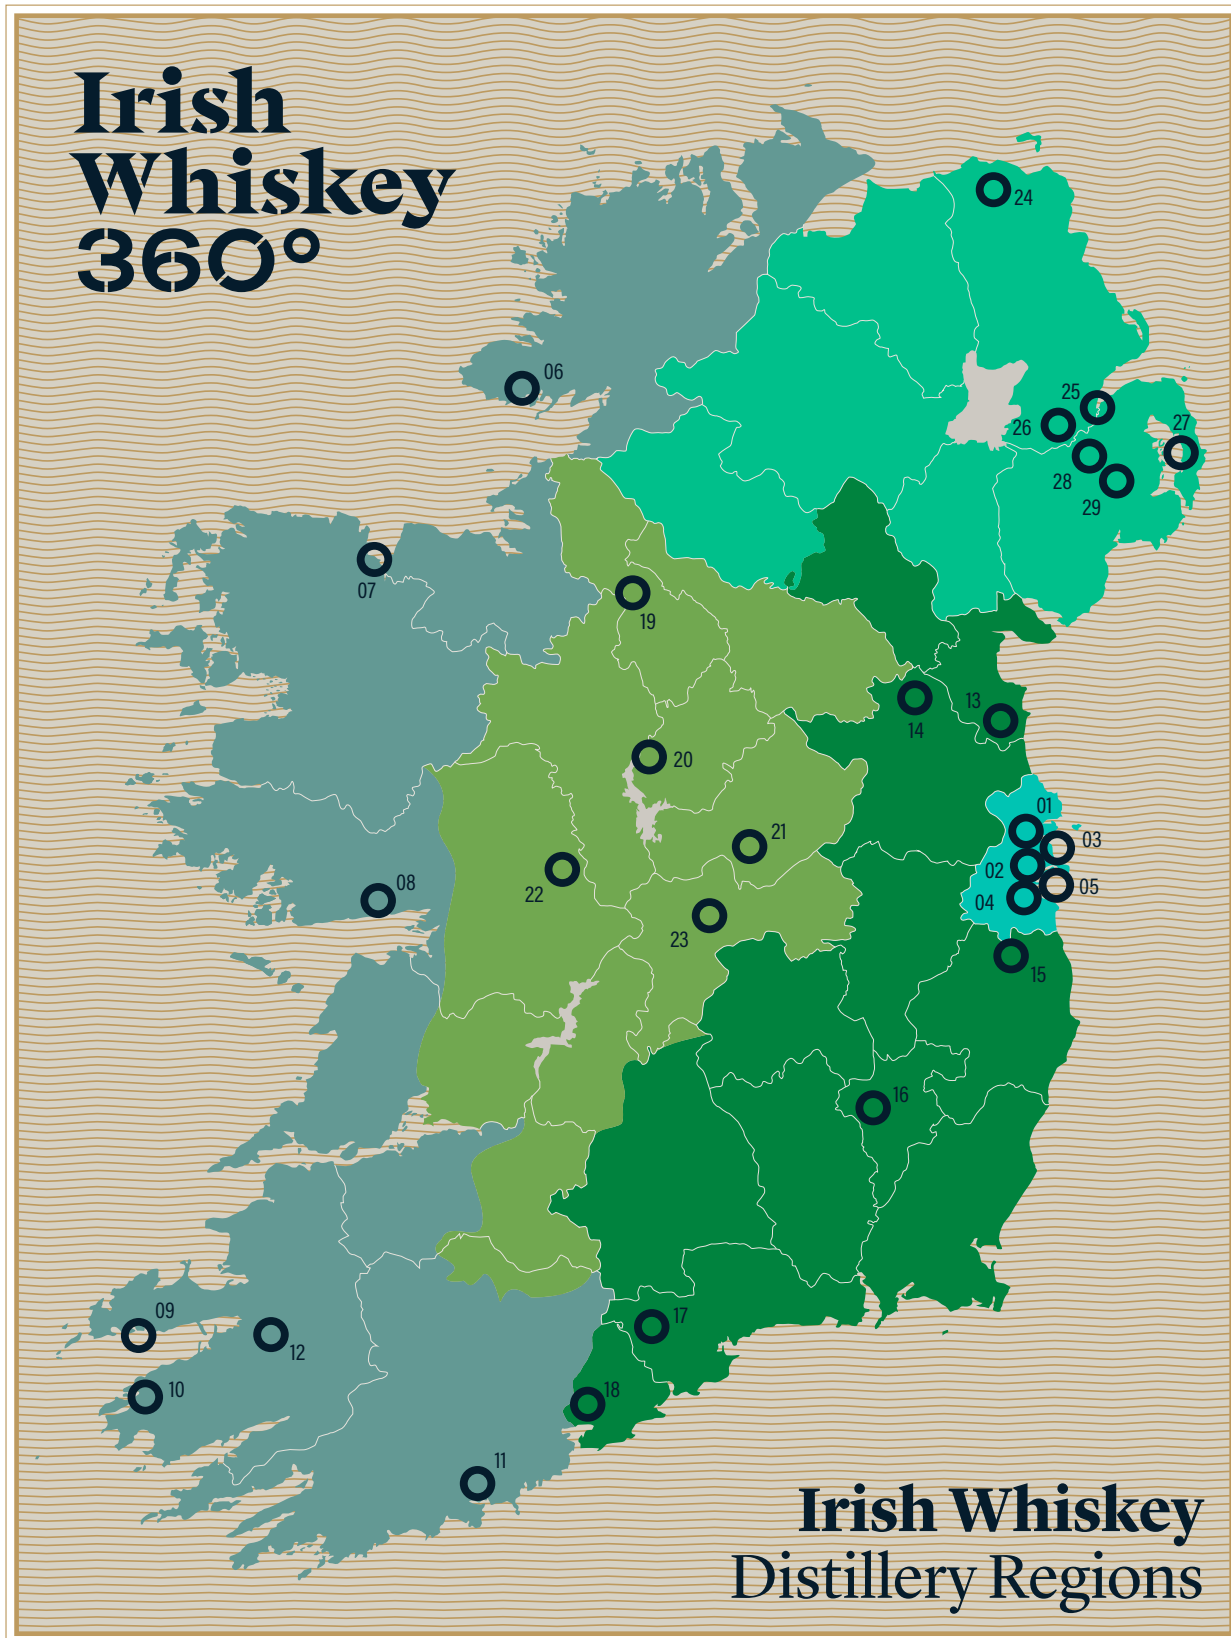

## Irish Whiskey Distillery Regions

### Wild Atlantic Distilleries

- 06 Sliabh Liag
- 07 Connacht
- 08 Micil
- 09 Dingle
- 10 Skellig Six18
- 11 Clonakilty
- 12 Killarney Distilling

### Ancient East Distilleries

- 13 Boann
- 14 Slane
- 15 Powerscourt
- 16 Royal Oak
- 17 Blackwater
- 18 Jameson Midelton

### Northern Ireland Distilleries

- 24 Old Bushmills
- 25 Titanic
- 26 McConnell's
- 27 Echlinville
- 28 The Hinch
- 29 Rademon Estate